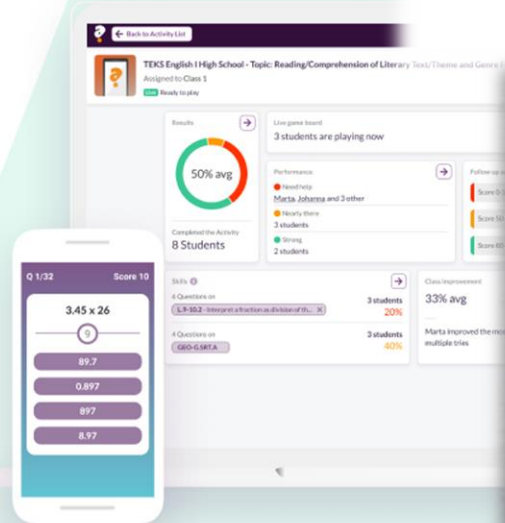

Quizalize

Turn assessments into class or homework games

Quizalize

- *Quizalize – англоговна онлайн платформа для створення вікторин.*

Pick a Quiz

Engage Your Class

Get Instant Insights

Quizalize

Easily differentiate and track mastery **anywhere, any time**

Get started now

Powered by **zzish**

Solve the riddle

116

Hockey

Volleyball

Swimming